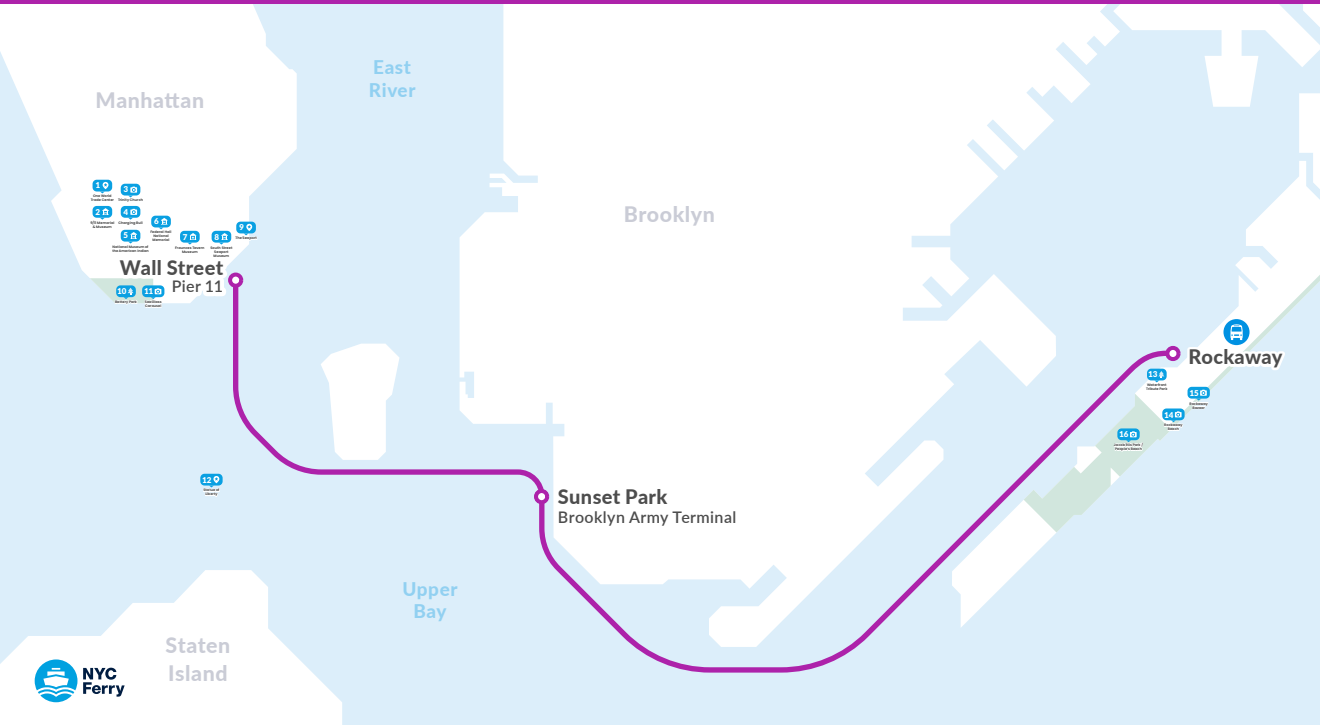

- Historical Landmark
- Photo Spot & Attraction
- Museum
- Park
- Library

MUST-SEE PLACES

- One World Trade Center
- 9/11 Memorial & Museum
- Trinity Church
- Charging Bull
- National Museum of the American Indian
- Federal Hall National Memorial
- Fraunces Tavern Museum
- South Street Seaport Museum
- The Seaport
- Battery Park
- SeaGlass Carousel
- Statue of Liberty
- Waterfront Tribute Park
- Rockaway Beach
- Rockaway Bazaar
- Jacob Riis Park and People's Beach

Staten Island