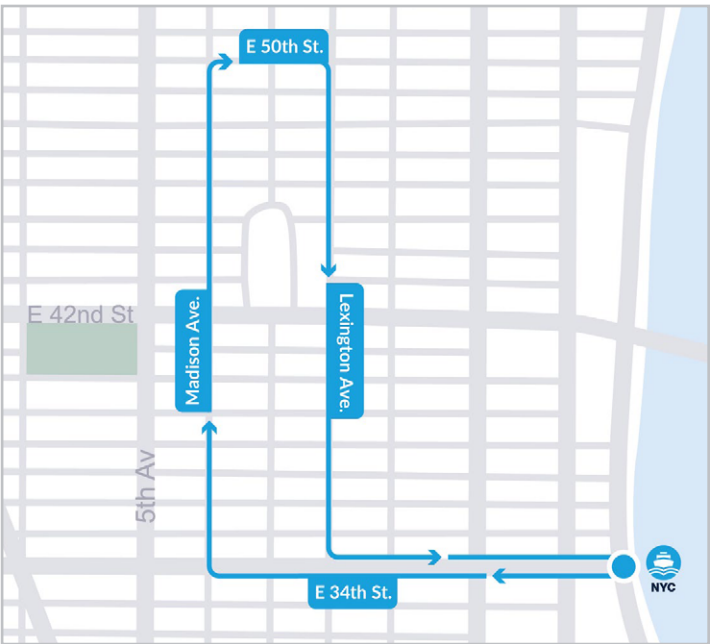

SPRING SCHEDULE

Effective: 4/4/2022

- Capacity is limited on a first-come first-serve basis
- Shuttle bus will depart at designated times
- For questions, comments, and concerns please contact help@ferry.nyc

WEEKDAY SERVICE ONLY	
OUTBOUND FROM FERRY	35TH ST & FDR FERRY TERMINAL
	6:36
	6:56
	7:16
	7:36
	7:56
	8:16
	8:36
	8:56
	9:16
	9:36
	9:56
AM	10:16
PM	4:00
	4:20
	4:40
	5:00
	5:20
	5:40
	6:00
	6:20
	6:40
	7:00

Midtown Shuttle Bus